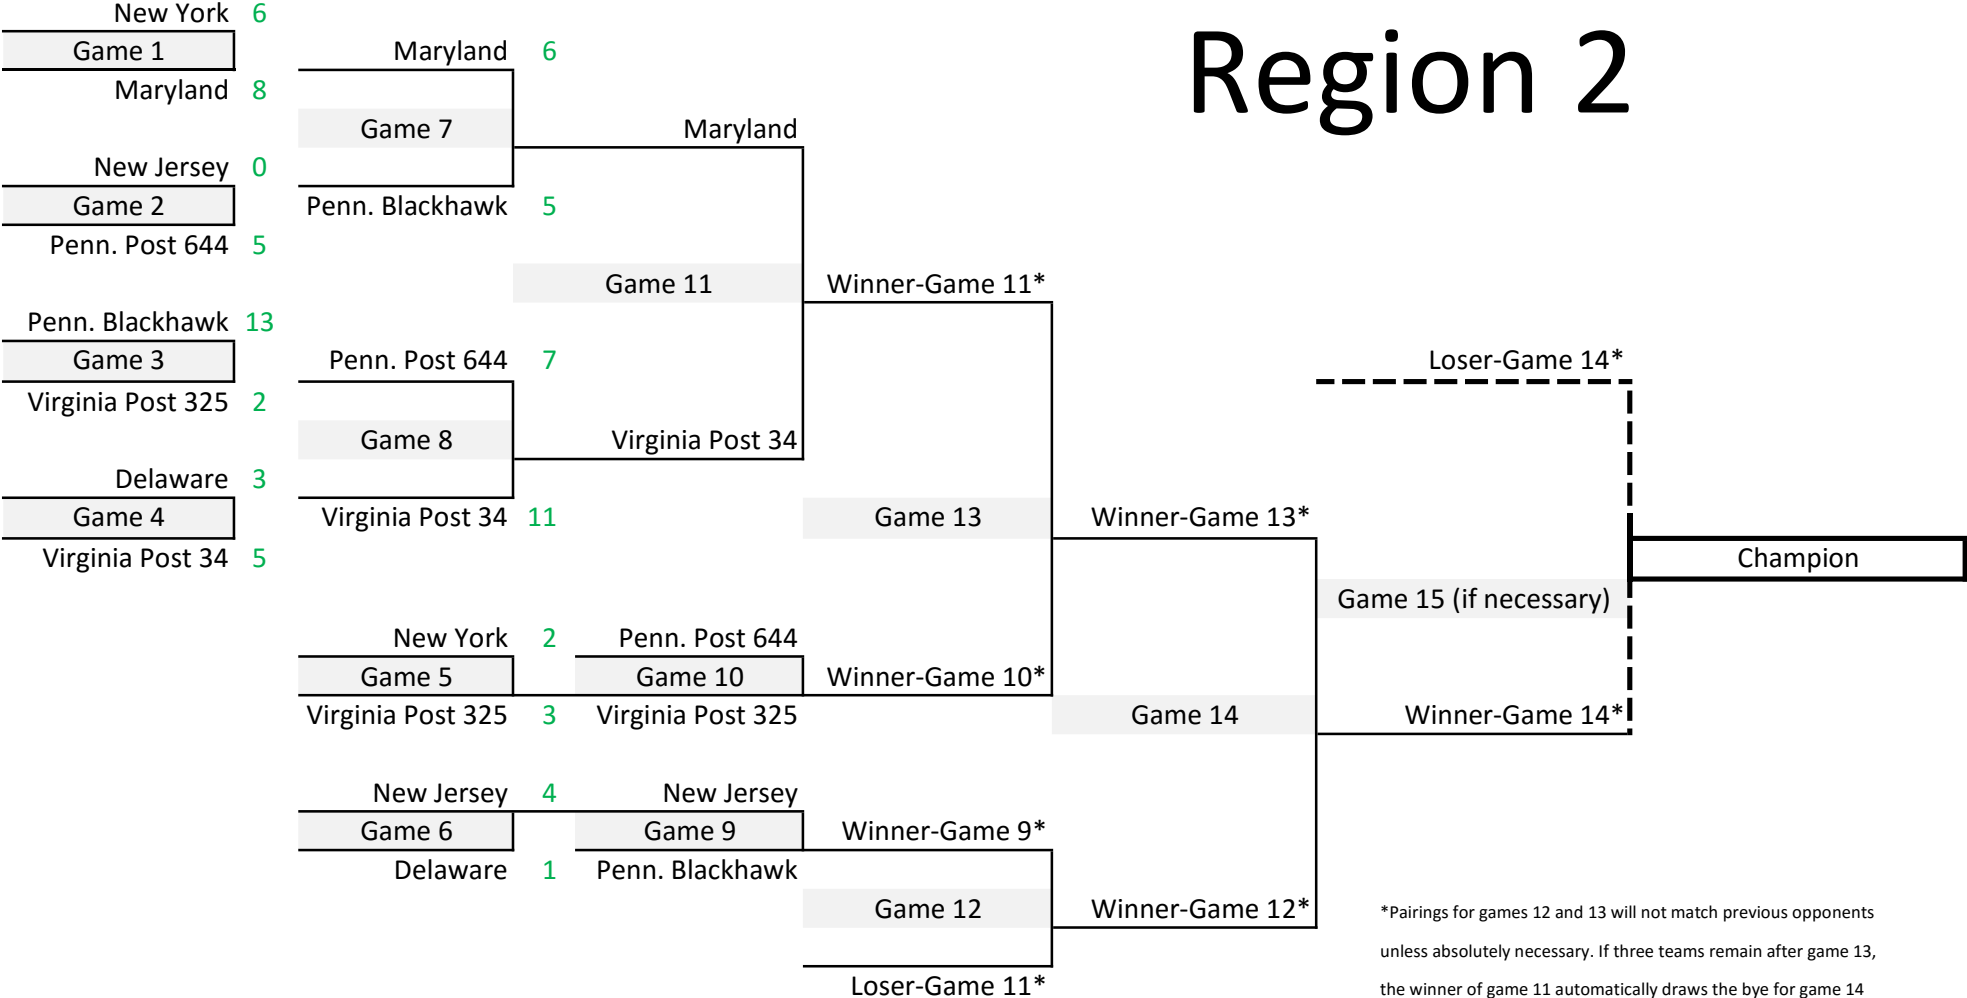

Region 2

*Pairings for games 12 and 13 will not match previous opponents unless absolutely necessary. If three teams remain after game 13, the winner of game 11 automatically draws the bye for game 14