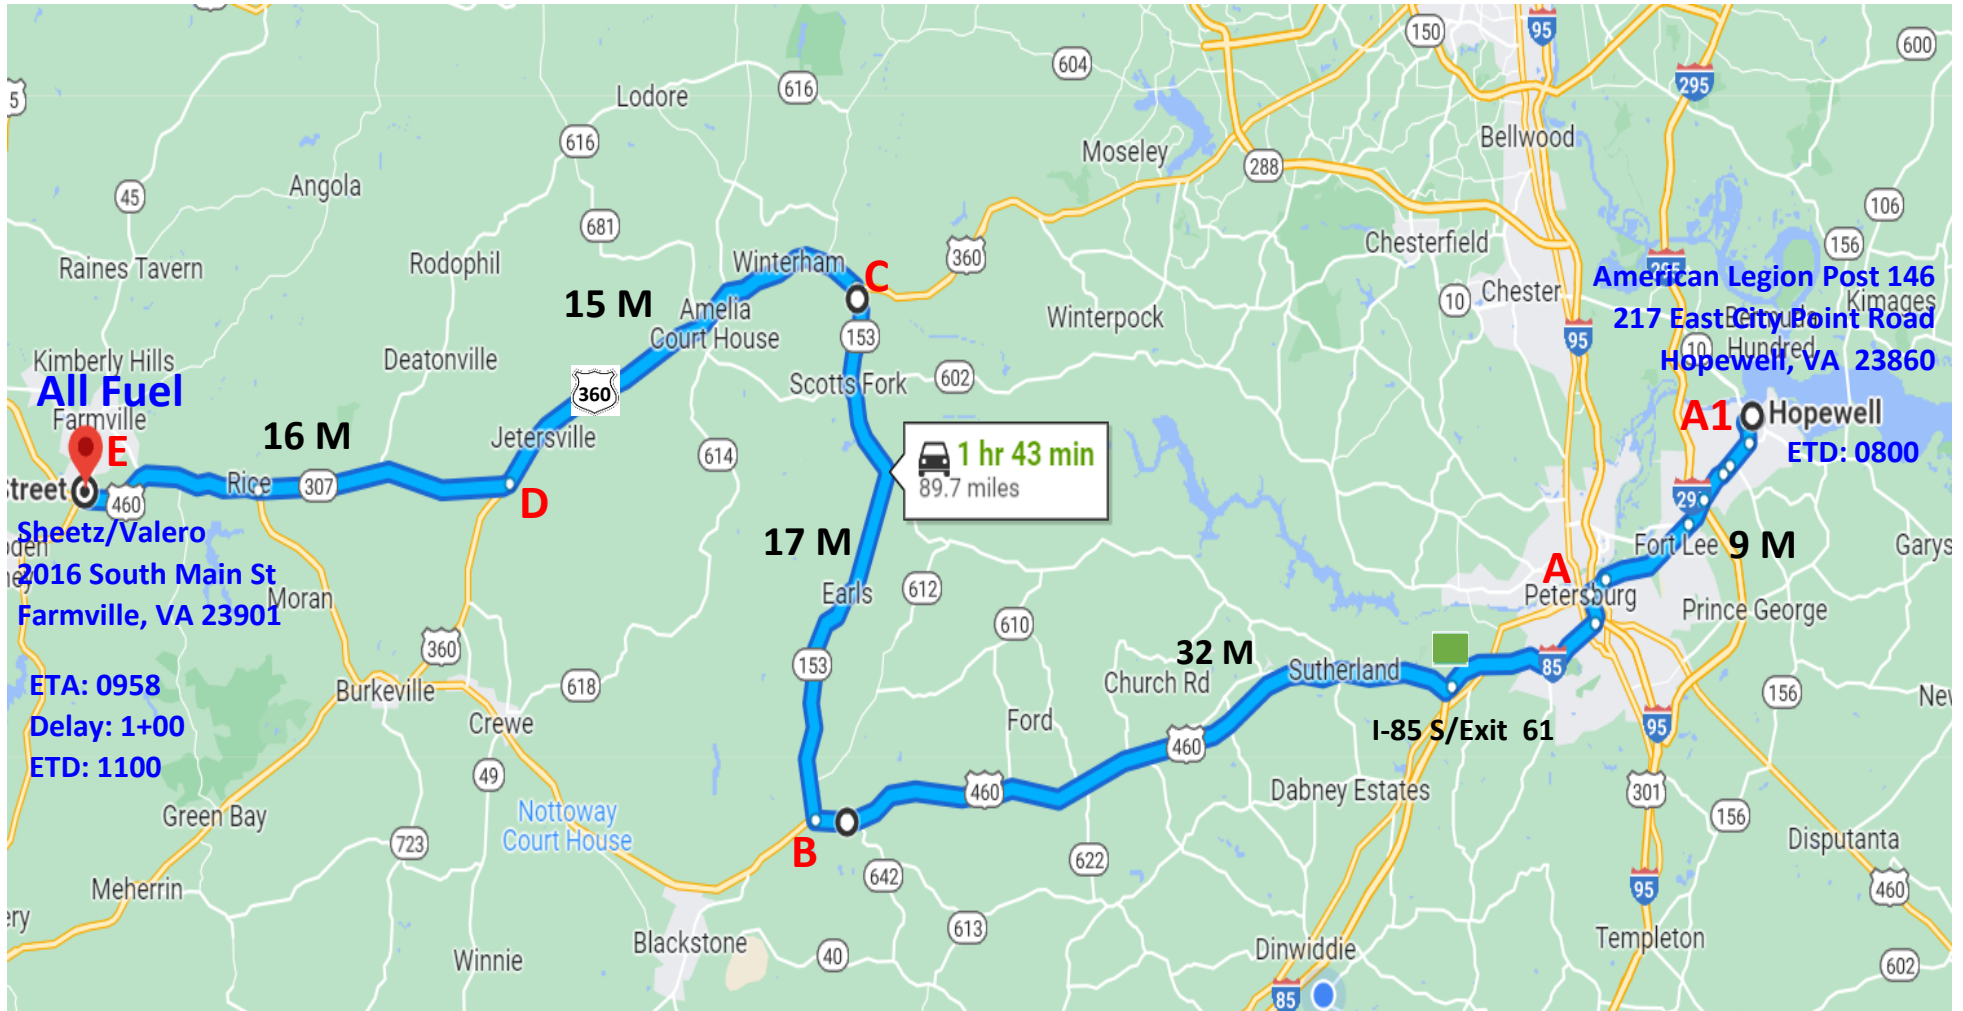

24 June 2022 Day 1 / Leg 1
Post 146 Hopewell, 23860 to
Sheetz/Valero 2016 S. Main St, Farmville, 23901

Note: All times and distances approximate